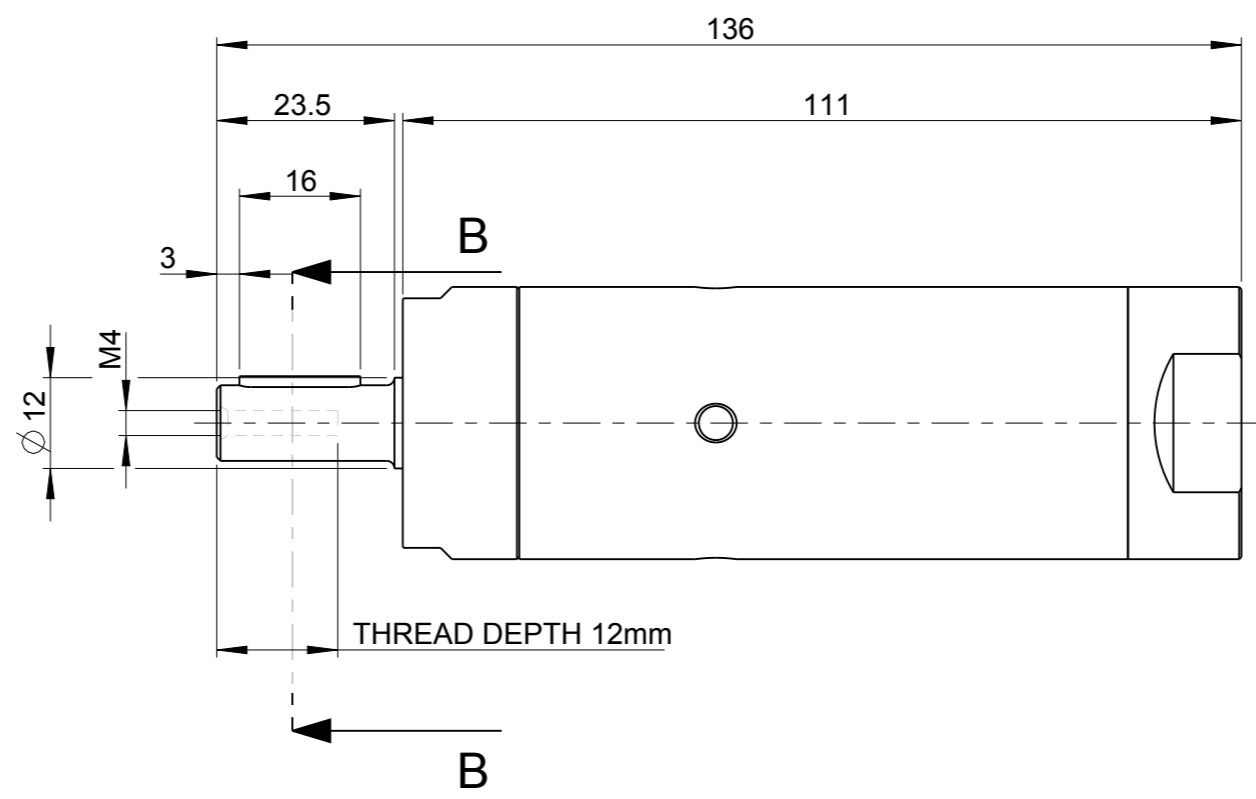

Model name	LZB22_L_AV_1_11	Rev/Ver	0.3
Drawing name	LZB22_L_AV_1_11	Rev/Ver	0.3

B-B

MOTOR NAME	ORDERING NO.
LZB22-L-AV220-11	8411 0226 14
LZB22-L-AV049-11	8411 0209 62
LZB22-L-AV036-11	8411 0207 15
LZB22-L-AV022-11	8411 0216 30

Tolerances, if not indicated, according to:		-	-	-	-	-
AC-STD		-	-	-	-	-
Name VANE MOTOR LZB22-L-AVXXX-11				LZB22-L-AV		Secrecy class
Material LUBRICATION FREE				1102 K/-		
-				CAD Pro/E		
Scale 1:1		Format A3	Family -	Compare -		Drawing owner TOO
Drawn F GRINELL		Blank -		Replaces -		
Transferred from		Cons.class 1295 K/-	Rev 0	Status In Work	Designation Sheet 1 (1)	
		Mass/Volume -	Date 2013-04-16		LZB22 L AV 1 11	