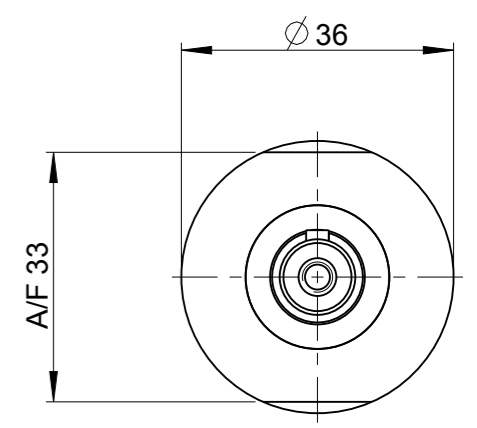

Model name	LZB22_L_AV_1_11	Rev/Ver	0.3
Drawing name	LZB22_L_AV_1_11	Rev/Ver	0.3

B-B

MOTOR NAME	ORDERING NO.
LZB22-L-AV220-11	8411 0226 14
LZB22-L-AV049-11	8411 0209 62
LZB22-L-AV036-11	8411 0207 15
LZB22-L-AV022-11	8411 0216 30

Tolerances, if not indicated, according to:		-	-	-	-	-
AC-STD		-	-	-	-	-
Name VANE MOTOR LZB22-L-AVXXX-11				LZB22-L-AV		Secrecy class
Material LUBRICATION FREE				1102 K/-		
-				CAD Pro/E		
Scale 1:1		Format A3	Family -	Compare -		Drawing owner TOO
Drawn F GRINELL		Blank -		Replaces -		
Transferred from		Cons.class 1295 K/-	Rev 0	Status In Work	Designation Sheet 1 (1)	
		Mass/Volume -	Date 2013-04-16		LZB22 L AV 1 11	