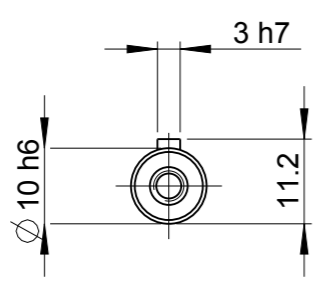

Model name	LZB22_L_AV_1_11	Rev/Ver	0.3
Drawing name	LZB22_L_AV_1_11	Rev/Ver	0.3

B-B

MOTOR NAME	ORDERING NO.
LZB22-L-AV220-11	8411 0226 14
LZB22-L-AV049-11	8411 0209 62
LZB22-L-AV036-11	8411 0207 15
LZB22-L-AV022-11	8411 0216 30

Tolerances, if not indicated, according to:		-	-	-	-	-
AC-STD		-	-	-	-	-
Name VANE MOTOR LZB22-L-AVXXX-11				LZB22-L-AV		Secrecy class
Material LUBRICATION FREE				1102 K/-		
-				CAD Pro/E		
Scale 1:1		Format A3	Family -	Compare -		Drawing owner TOO
Drawn F GRINELL		Blank -		Replaces -		
Transferred from		Cons.class 1295 K/-	Rev 0	Status In Work	Designation Sheet 1 (1)	
		Mass/Volume -	Date 2013-04-16		LZB22 L AV 1 11	