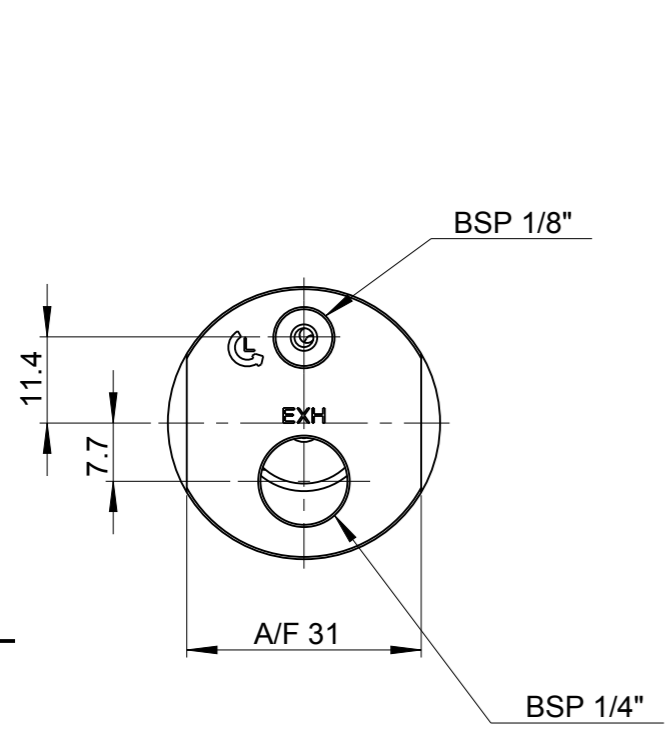

Model name	LZB22_L_AV_1_11	Rev/Ver	0.3
Drawing name	LZB22_L_AV_1_11	Rev/Ver	0.3

B-B

MOTOR NAME	ORDERING NO.
LZB22-L-AV220-11	8411 0226 14
LZB22-L-AV049-11	8411 0209 62
LZB22-L-AV036-11	8411 0207 15
LZB22-L-AV022-11	8411 0216 30

Tolerances, if not indicated, according to:		-	-	-	-	-
AC-STD		-	-	-	-	-
Name VANE MOTOR LZB22-L-AVXXX-11				LZB22-L-AV		Secrecy class
Material LUBRICATION FREE				1102 K/-		
-				CAD Pro/E		
Scale 1:1		Format A3	Family -	Compare -		Drawing owner TOO
Drawn F GRINELL		Blank -		Replaces -		
Transferred from		Cons.class 1295 K/-	Rev 0	Status In Work	Designation Sheet 1 (1)	
		Mass/Volume -	Date 2013-04-16		LZB22 L AV 1 11	